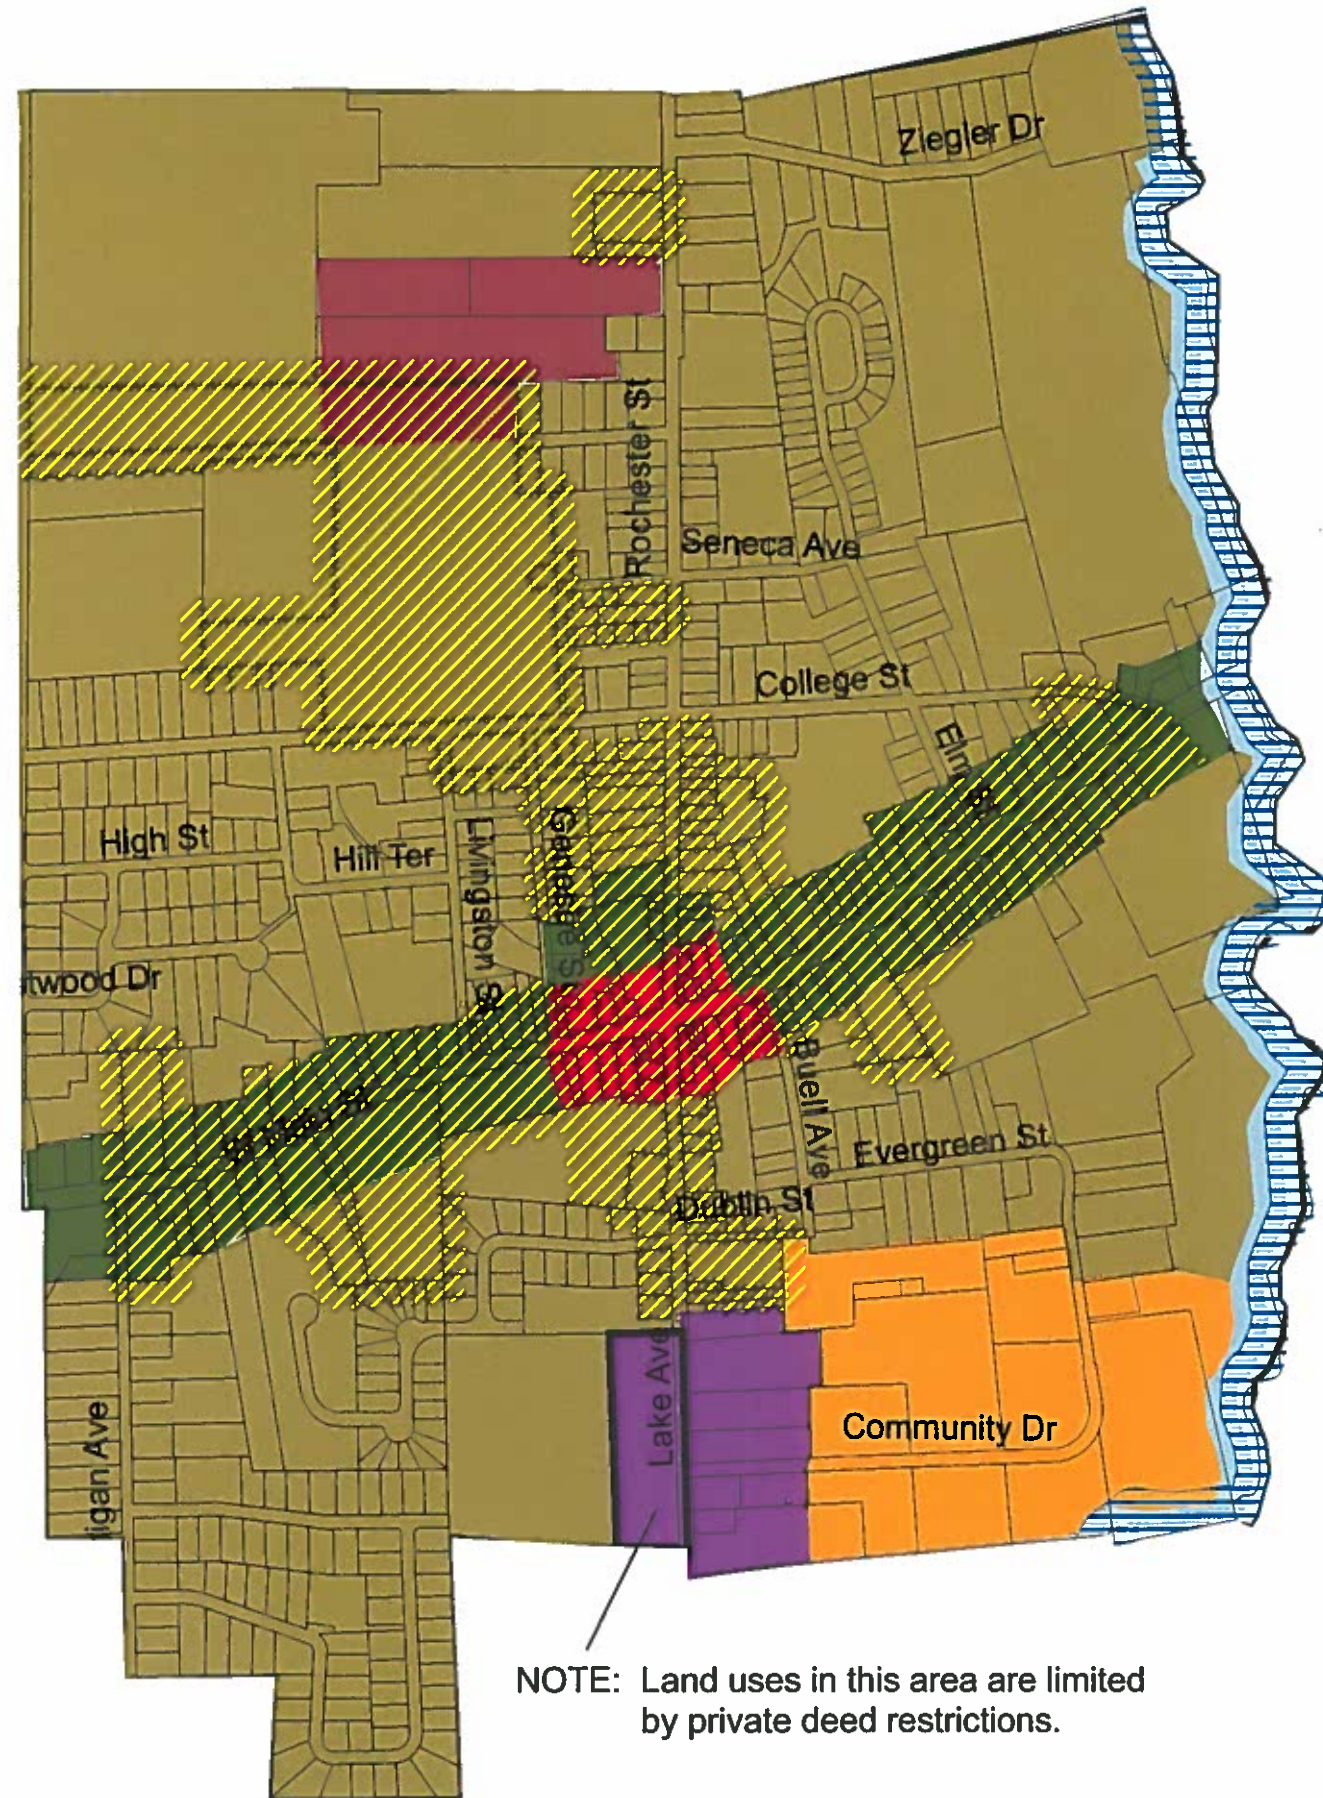

Zoning Map Village of Lima

ADOPTED: October 2009

Zoning Districts

- S Residential
- R Residential
- M-R Residential
- DB Downtown Business
- GB General Business
- M Industrial
- L-C Land Conservation

Overlay Districts

- Historic Preservation Overlay
- Stream Corridor EPOD

NOTE: Land uses in this area are limited by private deed restrictions.